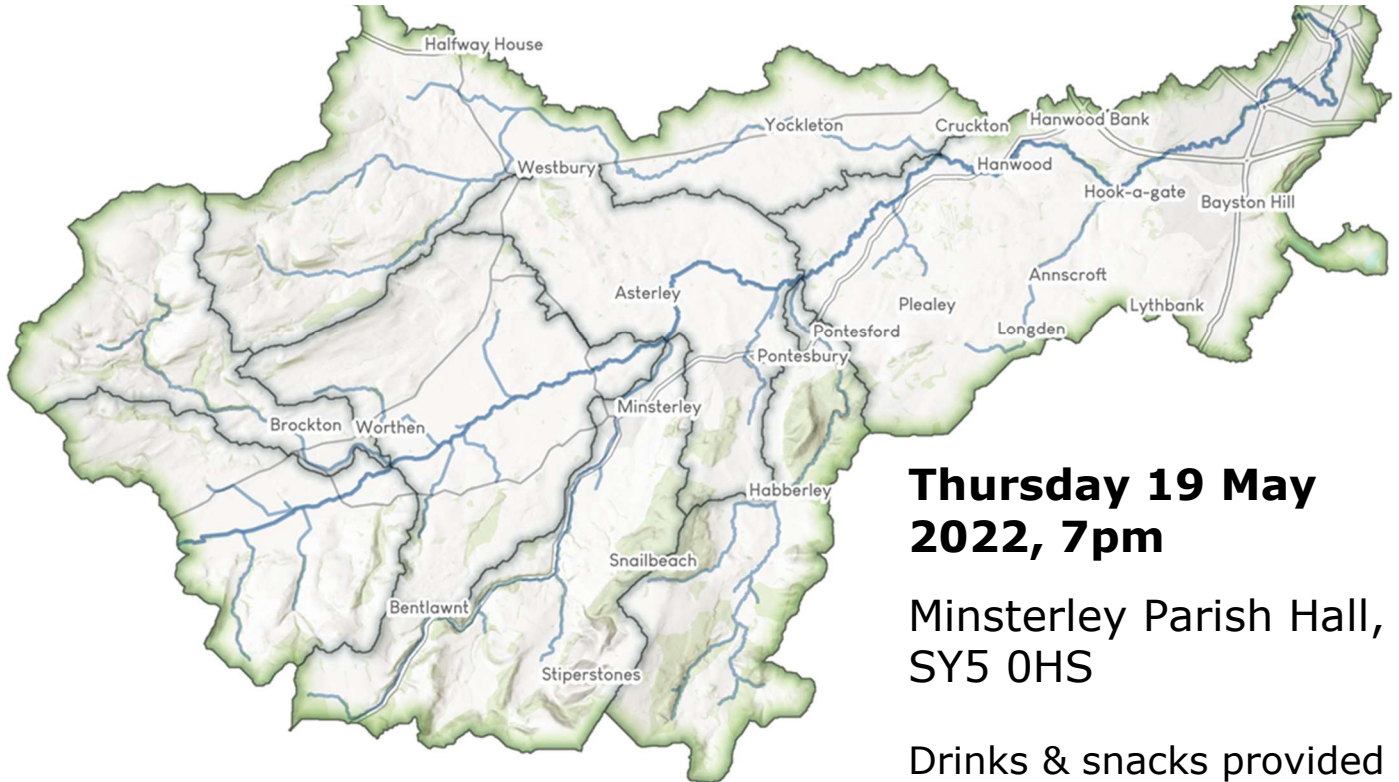

Rea Brook Forgotten Valley to National Exemplar?

**Thursday 19 May
2022, 7pm**

**Minsterley Parish Hall,
SY5 0HS**

Drinks & snacks provided

Esri UK, Esri, HERE, Garmin, GeoTechnologies, Inc, METI/NASA, USGS, Esri, Ordnance Survey, NASA, NGA,

Come and find out about natural flood management, habitat creation and water quality projects happening in the Rea Brook catchment.

Learn about the funding opportunities that can be integrated into your farm business.